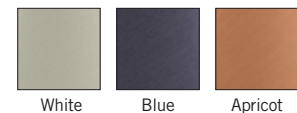

Zero

Elements XL Floor

Note Design Studio is exercising its fascination with the Nordic mountains and the region's light once again, creating a riff running from dawn to dusk and midday to the midnight sun in the form of the Elements XL floor lamp. Standard colors for this family of textile fixtures are blue and white but other colors are available upon request. The fixture is also available in a Large and Small table version

Ordering Matrix

Model

8333501 = (White)
8333508 = (Blue)
8333517 = (Apricot)
*Cord: White

LED

1 x 6W E26 Frosted Globe (Dimmable)

Fluorescent

1 x 15W E26 Frosted Globe (Dimmable)

Finish

WHT = White
BLU = Blue
APR = Apricot

Fixture as shown

8333501	LED	WHT
Elements XL Floor	1 x 6W	White

Finishes

Design by: Note Design Studio

POWERED BY
GlobalLighting