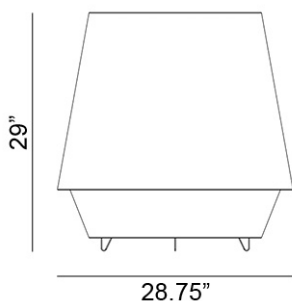

WHT = White
BLU = Blue
APR = Apricot

Fixture as shown

8333501	LED	WHT
Elements XL Floor	1 x 6W	White

Finishes

Design by: Note Design Studio

POWERED BY
GlobalLighting