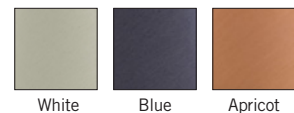

Zero

Elements Small Table

Note Design Studio is exercising its fascination with the Nordic mountains and the region's light once again, creating a riff running from dawn to dusk and midday to the midnight sun in the form of the Elements Small table lamp. Standard colors for this family of textile fixtures are blue and white but other colors are available upon request. The fixture is also available in a Large version.

Ordering Matrix

Model

8336101 = (White)

8336108 = (Blue)

8336117 = (Apricot)

*Cord: White

LED

1 x 6W E26 Frosted Globe (Dimmable)

Fluorescent

1 x 15W E26 Frosted Globe (Dimmable)

Finish

WHT = White

BLU = Blue

APR = Apricot

Fixture as shown

8336108	LED	BLU
Elements Small Table	1 x 6W	Blue

Finishes

Design by: Note Design Studio

POWERED BY
GlobalLighting