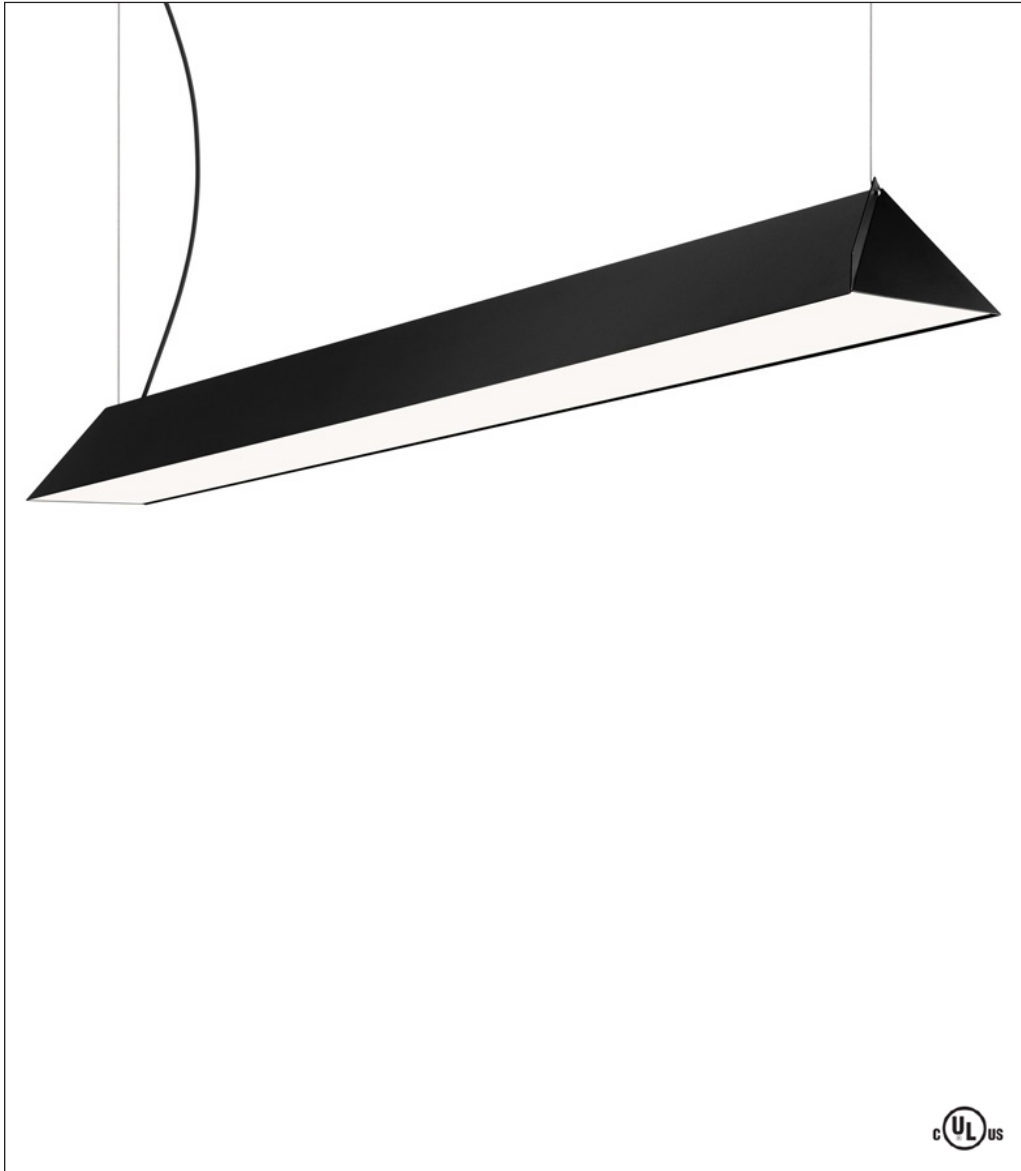

Zero

Top Pendant

Put this long and lean pendant at the top of your list and your most discerning clients will see you as architecturally astute as you know you are. The Top pendant, designed by Tham & Videgård, comes in white- or black-painted metal and has a matte acrylic diffuser and an adjustable shade. It's a fabulously stylish overhaul of the ubiquitous shop light of the past!

Ordering Matrix

Model

7855301 = White

7855306 = Black

*Cord: Black or White

F (Fluorescent)

1 x 35W Linear T5 Fluorescent

*Dimmable Option Available

Finish

WHT = White

BLK = Black

Fixture as shown

7855306

F

BLK

Top Pendant

1 x 35W

Black

Finishes

White

Black

Design by: Tham & Videgård

POWERED BY
GlobalLighting

Global Lighting