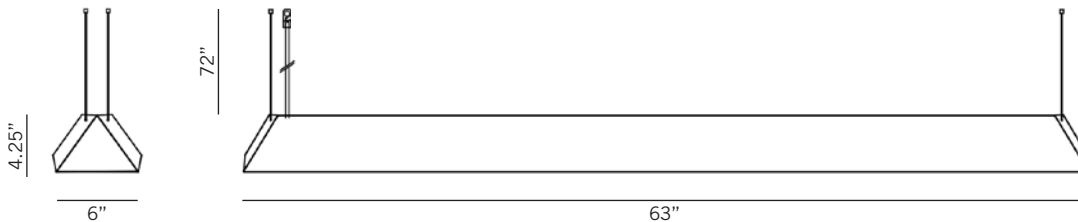

1 x 35W

Black

Finishes

White

Black

Design by: Tham & Videgård

POWERED BY
GlobalLighting

Global Lighting