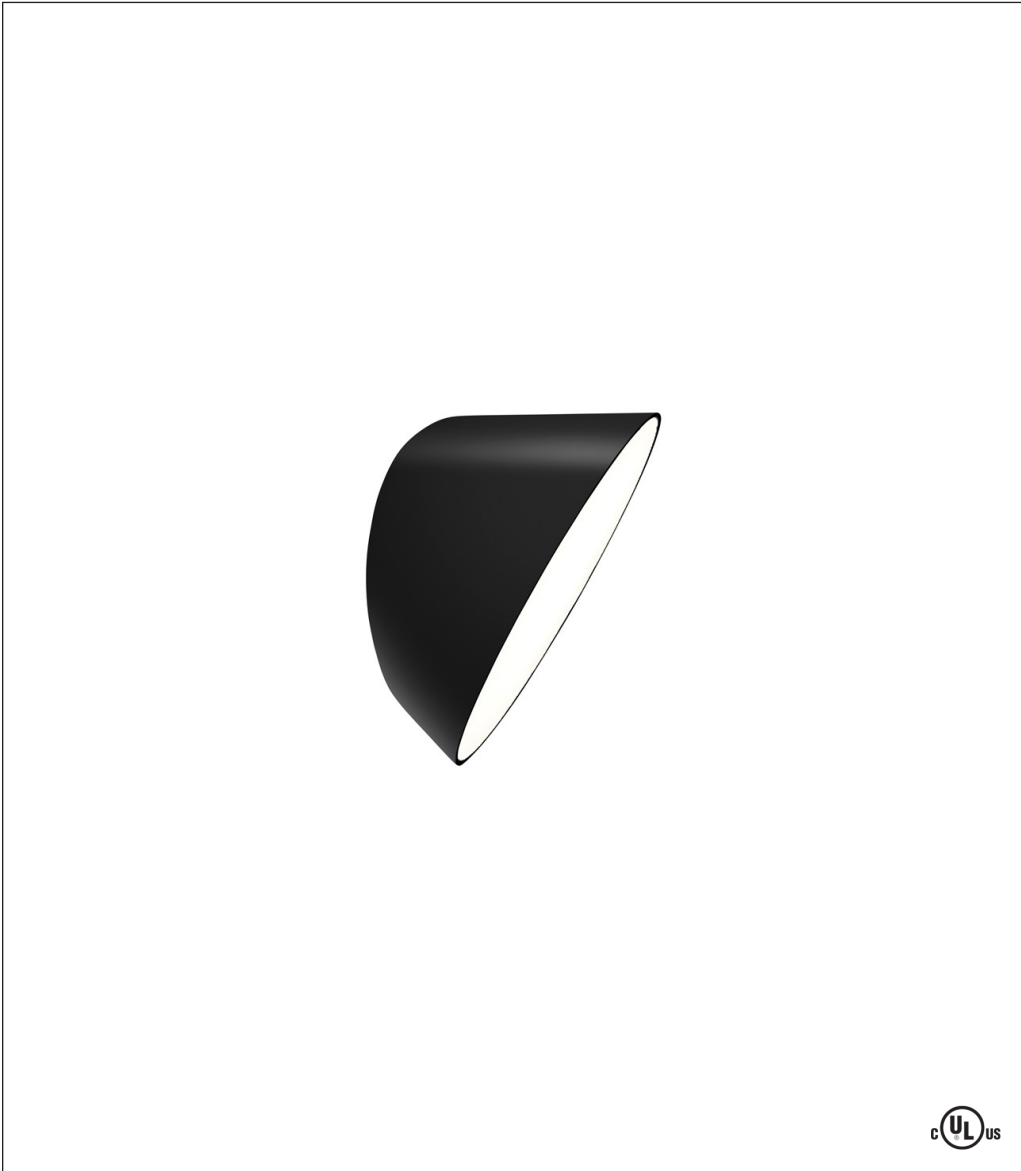

Zero

Thirty Wall

Design by: Samuel Wilkinson

UK-based designer Samuel Wilkinson created the Thirty wall fixture, which we predict will be angling its way into the projects of architects and lighting specifiers with increasing frequency! When mounted, the rotating light fixture—perfect for ceilings or walls—can be turned 170 degrees to better angle its pool of light. The microprisma diffuser softly and evenly filters these pools of luminescence to create an asymmetrical geometric shape with no hotspots. It's available in black and white, the latter matching its playful constitution.

Ordering Matrix

Model

8245101US (White)
8245106US (Black)

LED

3 x 4W G9 / 120V / 3000K / 90 CRI

Color

WHT = White

BLK = Black

Fixture as shown

8245106US	LED	BLK
Thirty Wall	3 x 4W	Black

Color

White

Black

Global
Lighting

hello@globallighting.com | www.globallighting.com