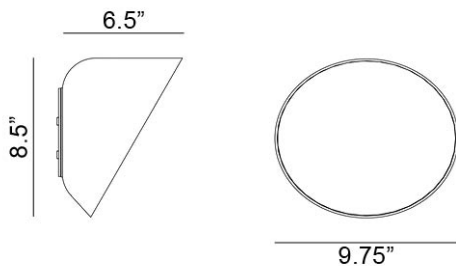

Global
Lighting

hello@globallighting.com | www.globallighting.com