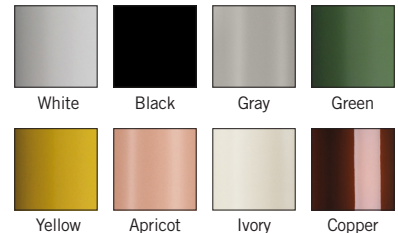

Zero

Silo Wall

Who knew a grain silo could inspire such a kicky light fixture? That's exactly what Note Design Studio used for inspiration for Silo wall, a minimalist fixture that can only be described as industrial chic. Colors range from white, black, gray, green, yellow, apricot, ivory, and copper. More RAL colors are available upon request.

Ordering Matrix

Model

12030101US (White)
12030106US (Black)
12030111US (Gray)
12030112US (Green)
12030114US (Yellow)
12030117US (Apricot)
12030146US (Ivory)
12030178US (Copper)

LED

1 x 9W GU24 A19

Color

WHT = White   YEL = Yellow
BLK = Black   APR = Apricot
GRY = Gray   IVO = Ivory
GRN = Green   CPR = Copper

Fixture as shown

12030111US	LED	GRY
Silo Wall	1 x 9W	Gray

Color

Design by: Note Design Studio

**Global
Lighting**

hello@globalighting.com | www.globalighting.com