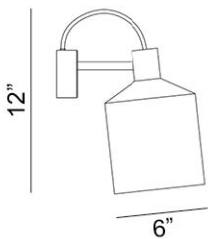

Design by: Note Design Studio