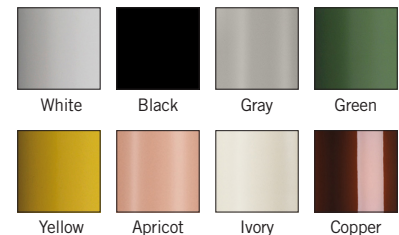

Zero

Silo Trio Pendant

Design by: Note Design Studio

Who knew a grain silo could inspire such a kooky light fixture? That's exactly what Note Design Studio used for inspiration for Silo Trio pendant, a minimalist fixture that can only be described as industrial chic. Colors range from white, black, gray, green, yellow, apricot, ivory, and copper. Other colors are available upon request.

Ordering Matrix

Model

8207301US (White)
8207306US (Black)
8207311US (Gray)
8207312US (Green)
8207314US (Yellow)
8207317US (Apricot)
8207346US (Ivory)
8207378US (Copper)

*Cord Color: Black, White or Clear

LED

3 x 9W GU24 A19

Color

WHT = White
BLK = Black
GRY = Gray
GRN = Green
YEL = Yellow
APR = Apricot
IVO = Ivory
CPR = Copper

Fixture as shown

8207306US	LED	BLK
Silo Trio Pendant	3 x 9W	Black

Color

Global
Lighting