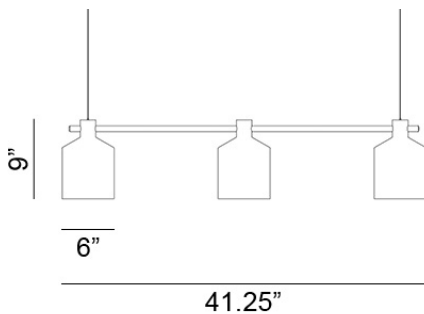

Who knew a grain silo could inspire such a kooky light fixture? That's exactly what Note Design Studio used for inspiration for Silo Trio pendant, a minimalist fixture that can only be described as industrial chic. Colors range from white, black, gray, green, yellow, apricot, ivory, and copper. Other colors are available upon request.

Ordering Matrix

Model

8207301US (White)
8207306US (Black)
8207311US (Gray)
8207312US (Green)
8207314US (Yellow)
8207317US (Apricot)
8207346US (Ivory)
8207378US (Copper)

*Cord Color: Black, White or Clear

LED

3 x 9W GU24 A19

Color

WHT = White
BLK = Black
GRY = Gray
GRN = Green
YEL = Yellow
APR = Apricot
IVO = Ivory
CPR = Copper

Fixture as shown

8207306US	LED	BLK
Silo Trio Pendant	3 x 9W	Black