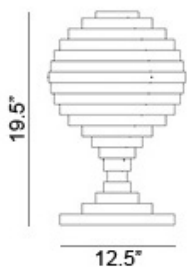

Color

- WHT = White
- BLK = Black
- MULTI = Multi Color
- CPR = Copper

Fixture as shown

7770190US	LED	MULTI
PXL Table	1 x 6W	Multi Color

Color

Design by: Fredrik Mattson

Global Lighting

hello@globalighting.com | www.globalighting.com