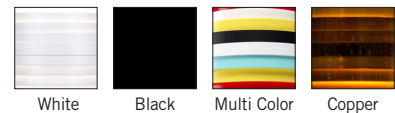

Zero

PXL Table

Multi-colored bands of brightly painted aluminum and metal give the PXL table lamp, designed by Fredrik Mattson, a seriously playful profile. Lobbies light up, boutiques shimmer and restaurants exude color-drenched happiness when this lamp is switched on.

Ordering Matrix

Model

- 7771101US (White)
 - 7771106US (Black)
 - 7771190US (Multi Color)
 - 7771178US (Copper)
- *Cord Color: Black or White

LED

- 1 x 6W E26 G25 / 2700K / 450 Lumens
- *GU24 base available upon request.

Color

- WHT = White
- BLK = Black
- MULTI = Multi Color
- CPR = Copper

Fixture as shown

7770190US	LED	MULTI
PXL Table	1 x 6W	Multi Color

Color

Design by: Fredrik Mattson

Global Lighting

hello@globalighting.com | www.globalighting.com