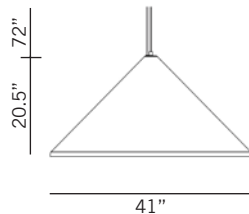

POWERED BY
GlobalLighting

Global Lighting

545 Franklin Avenue, Mount Vernon, NY 10550

ph: 914.591.4095

fx: 914.591.3796

hello@globallighting.com

www.globallighting.com