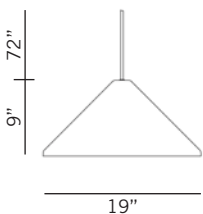

POWERED BY
GlobalLighting

Global Lighting

545 Franklin Avenue, Mount Vernon, NY 10550

ph: 914.591.4095

fx: 914.591.3796

hello@globallighting.com

www.globallighting.com