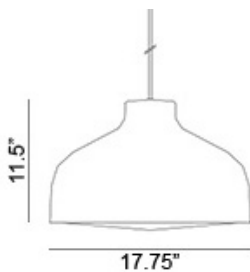

Global
Lighting

hello@globalighting.com | www.globalighting.com