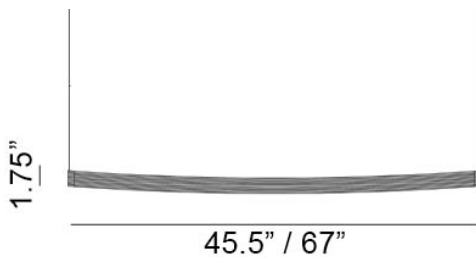

Ordering Matrix

Model

16300101D30US (1156 White - Length: 45.5")
16300106D30US (1156 Black - Length: 45.5")
16300108D30US (1156 Blue - Length: 45.5")
16300144D30US (1156 Purple - Length: 45.5")
16300301D30US (1706 White - Length: 67")
16300306D30US (1706 Black - Length: 67")
16300308D30US (1706 Blue - Length: 67")
16300344D30US (1706 Purple - Length: 67")

WHT = White
BLK = Black
BLU = Blue Metallic
PUR = Purple Metallic

Fixture as shown

16300344D30US	LED	PUR
Landscape 1706 Pendant	12 x 6W	Purple Metallic

Color

Design by: Note Design Studio

**Global
Lighting**