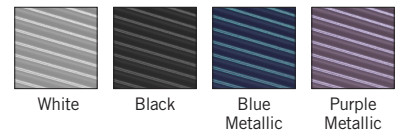

Ordering Matrix

Model

16300101D30US (1156 White - Length: 45.5")
16300106D30US (1156 Black - Length: 45.5")
16300108D30US (1156 Blue - Length: 45.5")
16300144D30US (1156 Purple - Length: 45.5")
16300301D30US (1706 White - Length: 67")
16300306D30US (1706 Black - Length: 67")
16300308D30US (1706 Blue - Length: 67")
16300344D30US (1706 Purple - Length: 67")

*Cord Color: White, Black or Clear

LED

12 x 6W Fortimo LED Strip Performance LV5
550LM / 80 CRI / 3000K (Length: 45.5")
20 x 6W Fortimo LED Strip Performance LV5
550LM / 80 CRI / 3000K (Length: 67")

Color

WHT = White
BLK = Black
BLU = Blue Metallic
PUR = Purple Metallic

Fixture as shown

16300344D30US	LED	PUR
Landscape 1706 Pendant	12 x 6W	Purple Metallic

Color

Design by: Note Design Studio

**Global
Lighting**