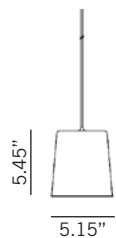

Finishes

Design by: Thomas Bernstrand

POWERED BY
GlobalLighting

Global Lighting

545 Franklin Avenue, Mount Vernon, NY 10550

ph: 914.591.4095

fx: 914.591.3796

hello@globallighting.com

www.globallighting.com