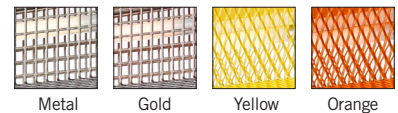

Shade

Weight

Fixture: 8.5 pounds
Fixture packed: 10 pounds

Global Lighting

hello@globalighting.com | www.globalighting.com