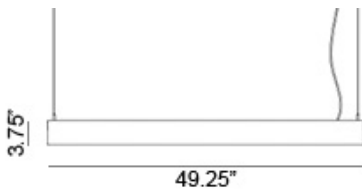

Design by: Front Design