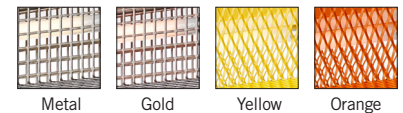

Zero

Grid Pendant

Take your architectural style off the grid with Front Design's Grid pendant. The wire fixture comes in yellow, orange, clear-painted gun metal or with a transparent golden-hued varnish. The raw finish to the metal makes this pendant a texture junkie's delight!

Ordering Matrix

Model

- 8132176 (Expanded Hole / Metal)
- 8132177 (Expanded Hole / Gold)
- 8132114 (Expanded Hole / Yellow)
- 8132141 (Expanded Hole / Orange)
- 8131176 (Square Hole / Metal)
- 8131177 (Square Hole / Gold)
- 8131114 (Square Hole / Yellow)
- 8131141 (Square Hole / Orange)

*Standard Cord Color: Clear

LED

4 x 1FT Philips Fortimo LED Strip
1100LM / 80 CRI / 3000K

F (Fluorescent)

1 x 28W Linear T5

Shade

MET = Metal   YEL = Yellow
GLD = Gold   ORG = Orange

Fixture as shown

8131177	F	GLD
Grid Square Hole Pendant	1 x 28W	Gold

Shade

Design by: Front Design

Global
Lighting

hello@globalighting.com | www.globalighting.com