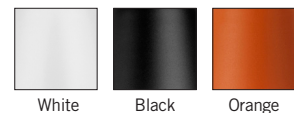

Zero

Ginza Ceiling/Wall

The Ginza ceiling/wall, designed by Thomas Bernstrand, has the smarts to allow light to flow in all directions, given the adjustable shade. Made of painted aluminum and metal, the fixture is available in black, white and orange. A matt diffuser softens the glow of the illumination. This fixture would look oh-so-smooth in a modern loft or a industrial bar in a restaurant with an edgy vibe.

Ordering Matrix

Model

843310130US (White)
843310630US (Black)
843314130US (Orange)

LED

1 x 8.5W LUXEON CoB / 3000K / 800 Lumens
+ Philips Advance Driver 120-277V,
0-10V Dimming (LE + TE Dimming)

Finish

WHT = White
BLK = Black
ORG = Orange

Fixture as shown

843314130US	LED	ORG
Ginza Ceiling/Wall	1 x 8.5W	Orange

Shade

Design by: Thomas Bernstrand

GlobalLighting

hello@globalighting.com | www.globalighting.com