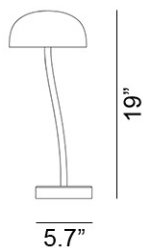

Zero

Curve Short Table

Design by: Front Design

**Global
Lighting**

hello@globalighting.com | www.globalighting.com

The Curve Short table lamp by Zero Lighting was created by the visionaries at Front Design to illuminate the newly-reopened National museum's library in Stockholm. It is their version of the classic green clerk's lamp that were so popular during the industrial age, but with a mushroom-like playfulness to its character. The shade is available in either glass or metal, in three sizes — the number following the name indicative of the diameter of the shade in millimeters. Color options include green, white, ivory and blue. We also offer the Curve as floor lamps and pendants.