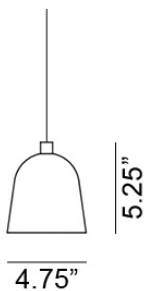

Design by: Jens Fager