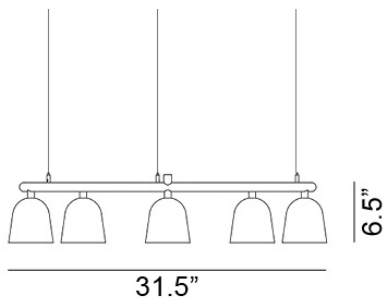

## Convex Circle 800 Pendant

Design by: Jens Fager

Made of painted metal, the Convex Circle 800 pendant was designed by Jens Fager for Zero Lighting. Dropping its cone-shaped shades from a simple round ring, the Convex is modern architecture's answer to make it clean but make it interesting. We offer the Convex Circle in two sizes, this one measures 800 millimeters in diameter, and in black, white or galvanized finishes. A single Mini Pendant is also available.

# Convex Pendant by Zero

*Examples of custom configurations.*

x9  
Ø1400mm

x5  
Ø800mm

x5  
2150mm

x9  
4150mm

x18  
2200x6300mm

Please note that all measurements are in millimeters (mm).

# Convex Pendant by Zero

*Examples of custom configurations.*

x18  
1500x3000mm

x24  
3000x3000mm

x16  
1400x3200mm

x12  
800x2500mm

Please note that all measurements are in millimeters (mm).