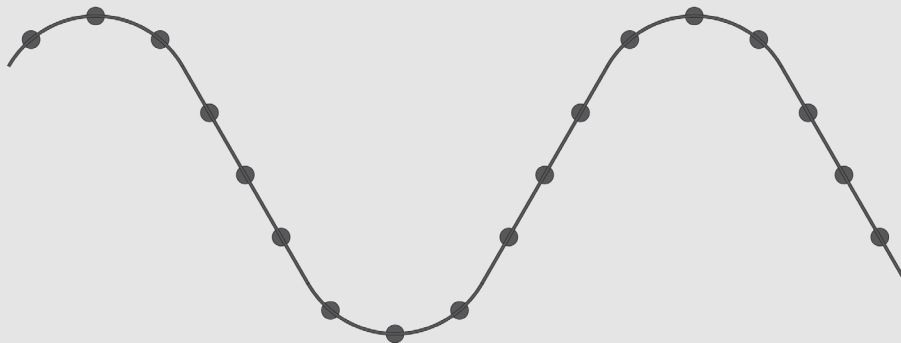

# Convex Pendant by Zero

*Examples of custom configurations.*

x9  
Ø1400mm

x5  
Ø800mm

x5  
2150mm

x9  
4150mm

x18  
2200x6300mm

Please note that all measurements are in millimeters (mm).