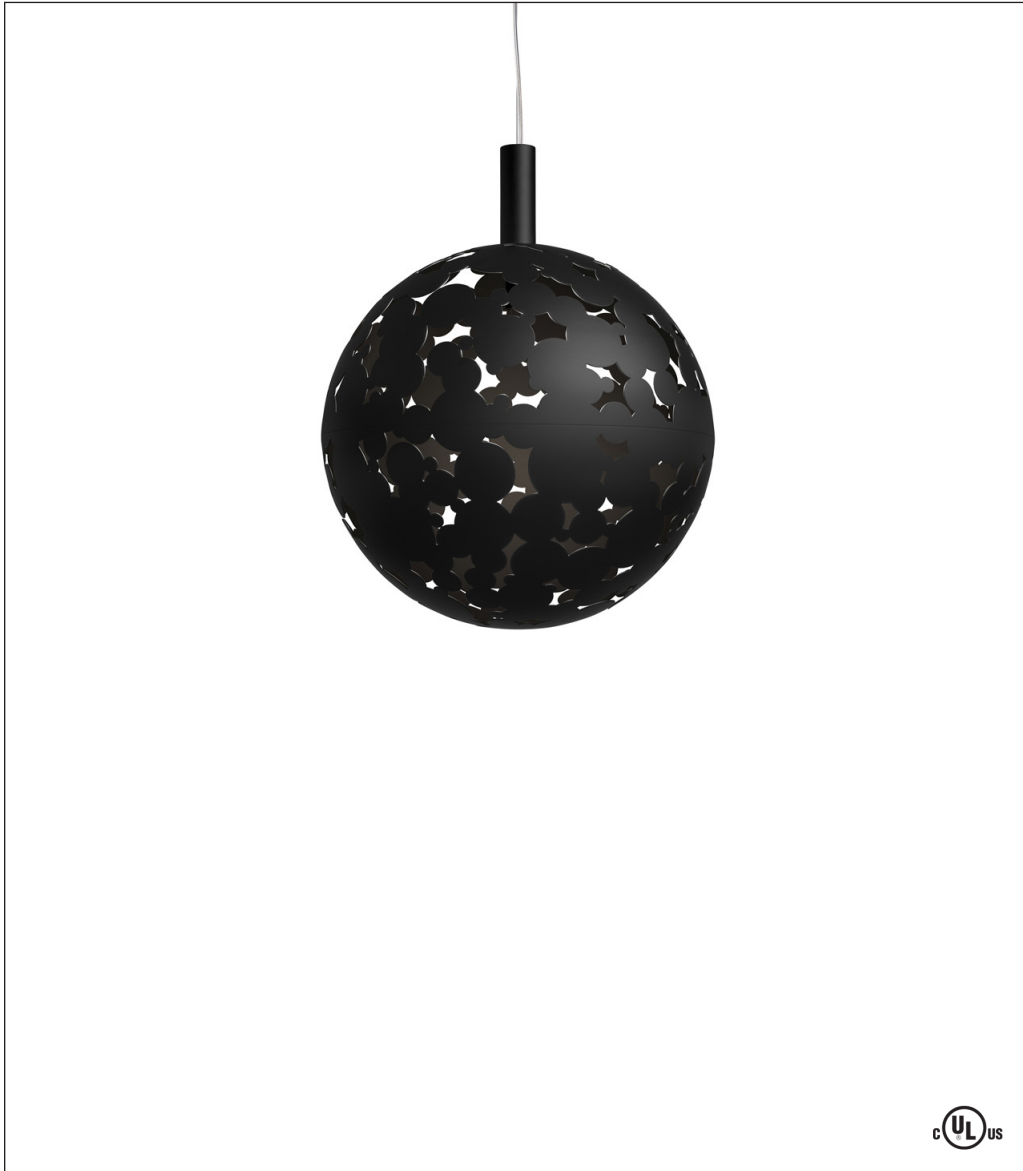

## Camouflage 800 Pendant

If you're looking to rough it up a bit, the Camouflage 800 pendant, a Front Design original, has a textural surface that will fulfill the assignment. Manufactured in Sweden, the fixture creates luminous patterns of light through its playful laser-cut aluminum shade in palest white, dynamic black, or it can be painted other colors upon request.

#### Model

7836101US (White)

7836106US (Black)

\*Cord Color: Black, White or Clear

### Color

White

Black

Design by: Front Design

31.5"