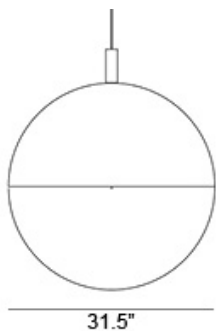

### Color

White

Black

Design by: Front Design

31.5"