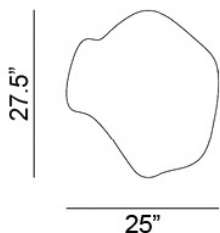

Finish

Global
Lighting

hello@globalighting.com | www.globalighting.com