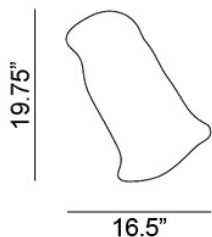

Finish

Global
Lighting

hello@globalighting.com | www.globalighting.com