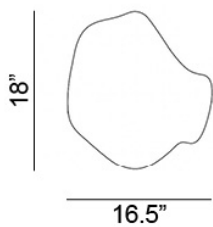

GlobalLighting

hello@globalighting.com | www.globalighting.com