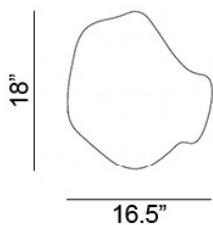

Global
Lighting

hello@globalighting.com | www.globalighting.com