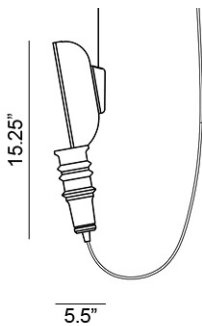

Stratos Collection

Work in Progress Pendant

Design by: Matteo Ugolini

Any mechanic who has ever hooked a work light with its bulb-guard onto the chassis of an automobile knows the importance of the helpmate's indispensable glow. Matteo Ugolini has turned the workhorse into a knockout by taking its shape and beautifying its scooped shell and handle with sculptural flowers. Naming it the Work in Progress wall light, let's just say the sexy demeanor with which he infused this design is as complete as any work of art could ever be!

Ordering Matrix

Model

SE1251B

LED

1 x 6.5W GU10 MR16

Color

WHT = White

Fixture as shown