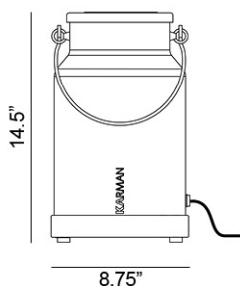

POWERED BY
GlobalLighting

KARMAN

Global Lighting

545 Franklin Avenue, Mount Vernon, NY 10550

ph: 914.591.4095

fx: 914.591.3796

hello@globallighting.com

www.globallighting.com