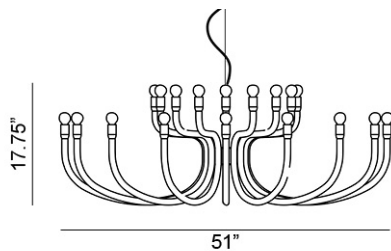

Spreading its arms gracefully, the Snoob Large pendant pays homage to the ancient chandeliers ornamenting baroque palaces, but its reach toward simplicity brings it squarely into the most avant-garde idioms of modern style.

Designed by Matteo Ugolini, this family of pendants is available in lacquered aluminum in both black and white finishes, and in small and large configurations.

Ordering Matrix

Model

SE609B (White)
SE609N (Black)

LED

32 x 2.5W E12 Flame Tip

Incandescent

32 x 15.5W E12 Flame Tip

Shade

WHT = White
BLK = Black

Fixture as shown

SE609B	LED	WHT
Snoob Large Pendant	32 x 2.5W	White

Shade

POWERED BY
GlobalLighting

KARMAN

Global Lighting

545 Franklin Avenue, Mount Vernon, NY 10550

ph: 914.591.4095

fx: 914.591.3796

hello@globallighting.com

www.globallighting.com