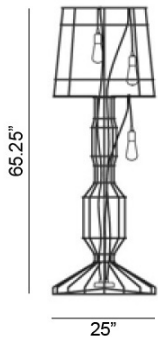

Shade

White Wire

Black Wire

Design by: Matteo Ugolini