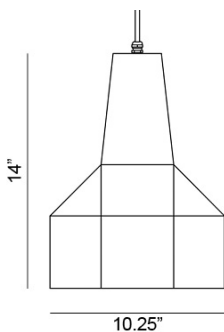

POWERED BY
GlobalLighting

KARMAN

Global Lighting

545 Franklin Avenue, Mount Vernon, NY 10550

ph: 914.591.4095

fx: 914.591.3796

hello@globallighting.com

www.globallighting.com