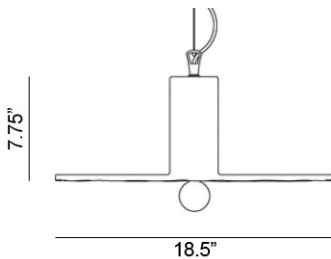

POWERED BY
GlobalLighting

KARMAN