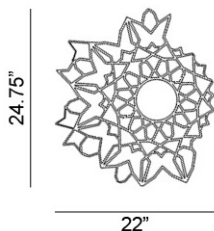

POWERED BY
GlobalLighting

KARMAN