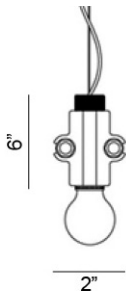

POWERED BY
GlobalLighting

KARMAN