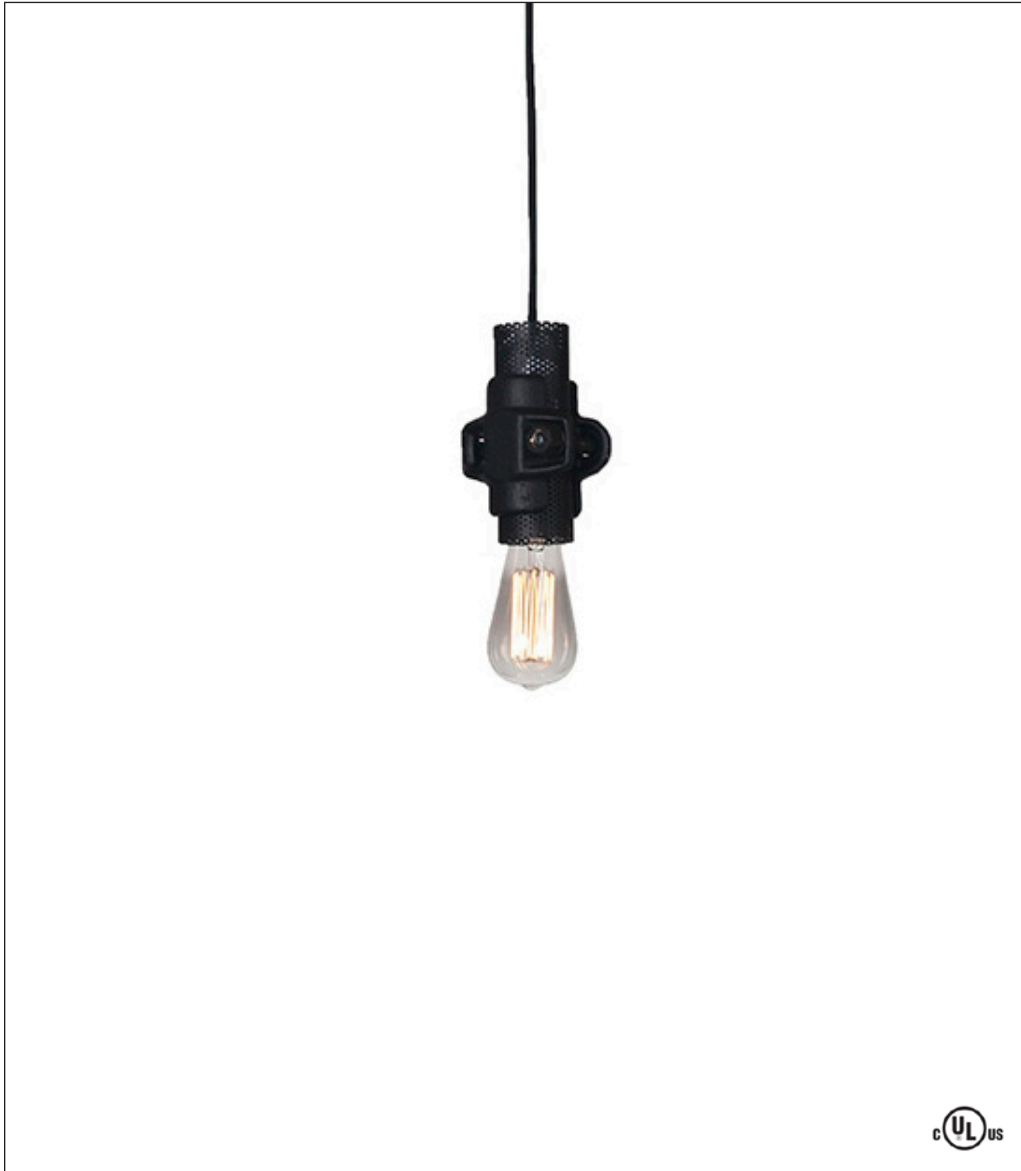

Stratos Collection

Nando Grip Pendant

This family of pendants is a nod to Ferdinando Innocenti, who founded the machinery-works company Innocenti and was the creator of the Lambretta motor scooter. Designers Luca De Bona and Dario De Meo created the fixtures, which are made of punched metal with lacquered finishes in gold, white and gray. To pay homage to the celebrated Italian businessman who began his career as a blacksmith, each design is striking hung singly, but clustered in a group the Nando Handlebar pendant and Nando Grip pendant will take a space whizzing past ho-hum to well done!

Ordering Matrix

Model

SE1092B = White
SE1092G = Charcoal Gray
SE10920 = Gold

LED

1 x 4.5W E-26, Edison Bulb

Finishes

WHT = White
CHA/GRY = Charcoal Gray
GLD = Gold

Fixture as shown

SE1092G	LED	CHA/GRY
Nando Grip Pendant	1 x 4.5	Charcoal Gray

Finishes

White Charcoal Gray Gold

Design by: Luca De Bona & Dario De Meo

POWERED BY
GlobalLighting

KARMAN