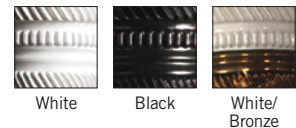

Stratos Collection

Mek Camshaft Pendant

If the Mek pendants, designed by Stefano Bizzarri and Claudio Cinti of Studio Bizzarri, have you shouting “Vroom, vroom,” it can’t come a surprise given these fixtures mimic the shapes of engine parts. Whether hung singularly or in grouped compositions, the Mek Clutch pendant, Mek Crankshaft pendant, and Mek Camshaft bring a touch of Steampunk to the spaces they illuminate. Each design is available in black ceramic, white and bronze ceramic, or white ceramic.

Ordering Matrix

Model

SE1073B = White
SE1073N = Black
SE1073R = White/Bronze

LED

1 x 6.5W E-26, Edison Bulb

Finishes

WHT = White
BLK = Black
WHT BRZ = White/Bronze

Fixture as shown

SE1073R	LED	WHT BRZ
Mek Camshaft	1 x 6.5	White/Bronze

Finishes

White

Black

White/
Bronze

Design by: Studio Bizzarri

POWERED BY
GlobalLighting

KARMAN