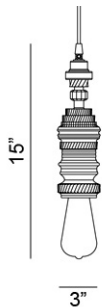

Stratos Collection

Mek Camshaft Pendant

If the Mek pendants, designed by Stefano Bizzarri and Claudio Cinti of Studio Bizzarri, have you shouting “Vroom, vroom,” it can’t come a surprise given these fixtures mimic the shapes of engine parts. Whether hung singularly or in grouped compositions, the Mek Clutch pendant, Mek Crankshaft pendant, and Mek Camshaft bring a touch of Steampunk to the spaces they illuminate. Each design is available in black ceramic, white and bronze ceramic, or white ceramic.

Ordering Matrix

Model

SE1073B = White
SE1073N = Black
SE1073R = White/Bronze

LED

1 x 6.5W E-26, Edison Bulb

Finishes

WHT = White
BLK = Black
WHT BRZ = White/Bronze

Fixture as shown

SE1073R	LED	WHT BRZ
Mek Camshaft	1 x 6.5	White/Bronze

Finishes

White

Black

White/
Bronze

Design by: Studio Bizzarri

POWERED BY
GlobalLighting

KARMAN