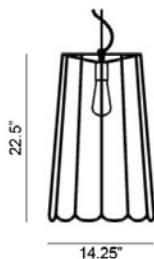

R.IRON = Rust Iron

Fixture as shown

SE650VN	LED	R.IRON
Lucilla Slender Pendant	1 x 4.5	Rust Iron

Shade

Rust Iron

Design by: Matteo Ugolini

POWERED BY
GlobalLighting

KARMAN