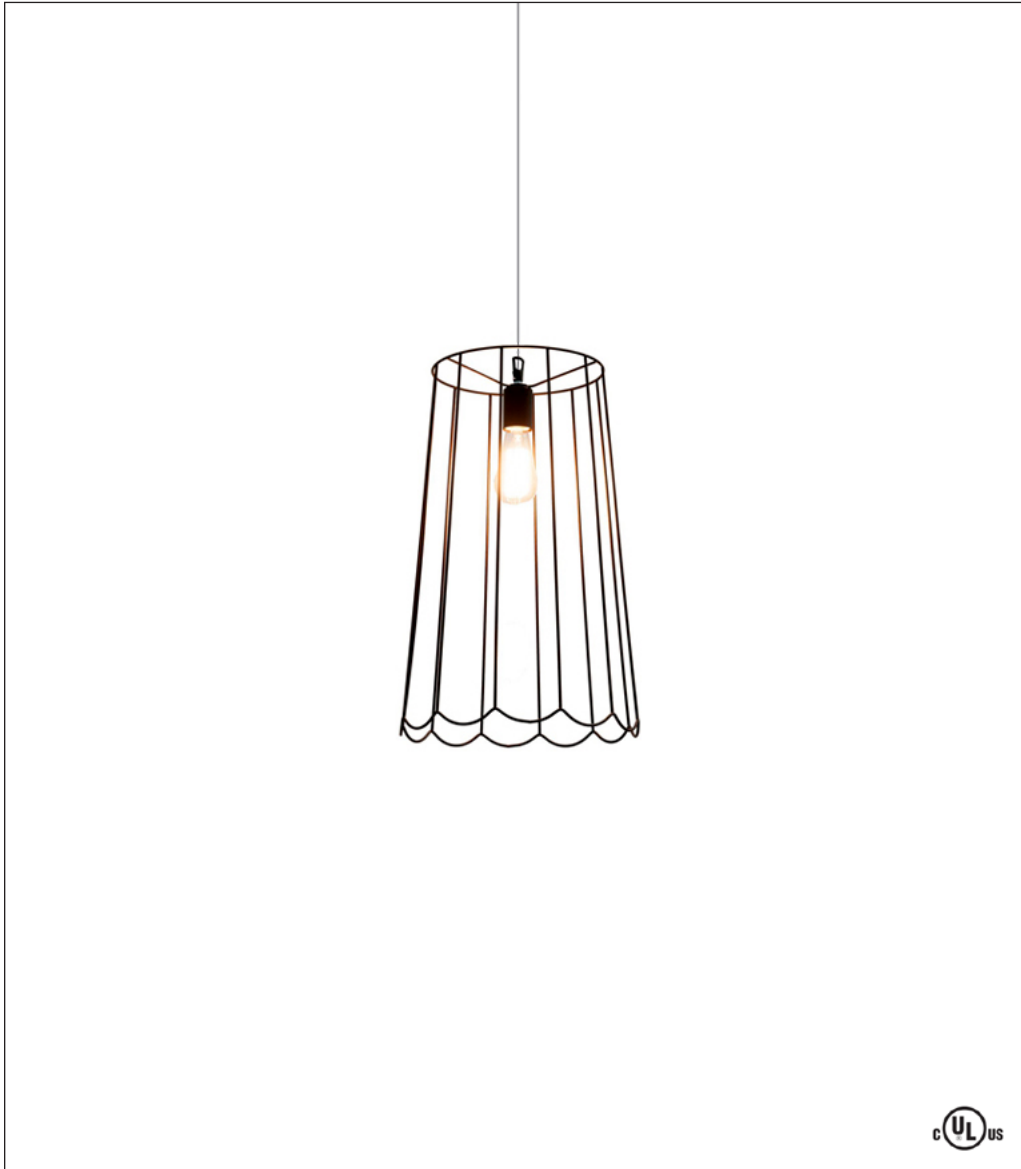

Stratos Collection

Lucilla Slender Pendant

The Lucilla is one family of fixtures with nothing to hide! Fitted with a designer bulb, so in fashion now, it amps up the personality in settings as diverse as restaurants and bars or hotels and public spaces. The Lucilla Slender pendant, designed by Matteo Ugolini, is a slimly defined little number with a circle of flirty scallops lending its profile just a touch of romance.

Ordering Matrix

Model

SE650VN

LED

1 x 4.5W E-26, Edison Bulb

I (Incandescent)

1 x 40W E-26, Vintage Antique

Shade

R.IRON = Rust Iron

Fixture as shown

SE650VN	LED	R.IRON
Lucilla Slender Pendant	1 x 4.5	Rust Iron

Shade

Rust Iron

Design by: Matteo Ugolini

POWERED BY
GlobalLighting

KARMAN