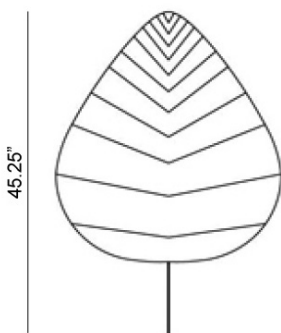

POWERED BY
GlobalLighting

KARMAN