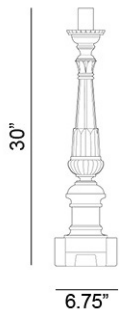

POWERED BY
GlobalLighting

KARMAN

Global Lighting

545 Franklin Avenue, Mount Vernon, NY 10550

ph: 914.591.4095

fx: 914.591.3796

hello@globallighting.com

www.globallighting.com