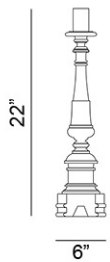

POWERED BY
GlobalLighting

KARMAN

Global Lighting

545 Franklin Avenue, Mount Vernon, NY 10550

ph: 914.591.4095

fx: 914.591.3796

hello@globallighting.com

www.globallighting.com