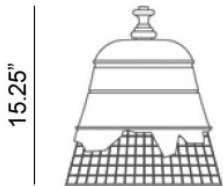

Stratos Collection

Domenica Wall Light

The reverberation of church bells wafting across a bucolic countryside have ushered in the ease of Sunday afternoons as far back as humanity can remember. The desire to capture this effortless ambiance in a light fixture was a veritable crusade for designers Luca De Bona and Dario De Meo, who envisioned the Domenica wall light made of white plaster. Its intricately ornamented bell-shaped body is finished off with either golden brown or white wire netting for an ethereal profile that hits all the high notes.

Ordering Matrix

Model

AP1021B = White Plaster/White Wire
AP10210 = White Plaster/Gold Wire

LED

1 x 2W E-26, Edison Bulb

Shade

WHT WIRE = White Wire
GLD WIRE = Gold Wire

Fixture as shown

AP10210	LED	GLD WIRE
Domenica Wall Light	1 x 2	Gold Wire

Shade

White Plaster/White Wire White Plaster/Gold Wire

Design by: Luca De Bona & Dario De Meo

POWERED BY
GlobalLighting

KARMAN