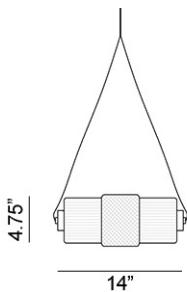

Designed by Laura Alesi & Silvia Braconi, the Dies e Nox pendant in clear is as luminous as the waxing and waning sun and in tobacco as mysterious as the moon that coaxes the ebbing and flowing of the ocean.

Exemplifying an entire day's helping of light that spans from the clarity and freshness of morning to the sweet amber light of the setting sun on the horizon line, this fixture from Karman is available in a clear and a tobacco-colored glass.

Ordering Matrix

Model

SE1241T (Dies Pendant - Clear Glass)
SE1242N (Nox Pendant - Tabacco Glass)

LED

2 x 2W E12 T6 Antique

Shade

CLR = Clear
TAB = Tabacco

Fixture as shown

SE1242N	LED	TAB
Nox Pendant	1 x 2W	Tabacco

Shade

POWERED BY
GlobalLighting

KARMAN

Global Lighting

545 Franklin Avenue, Mount Vernon, NY 10550

ph: 914.591.4095

fx: 914.591.3796

hello@globallighting.com

www.globallighting.com