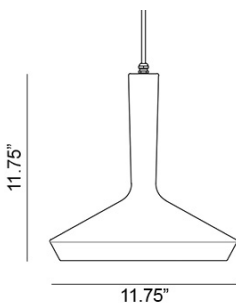

POWERED BY
GlobalLighting

KARMAN

Global Lighting

545 Franklin Avenue, Mount Vernon, NY 10550

ph: 914.591.4095

fx: 914.591.3796

hello@globallighting.com

www.globallighting.com