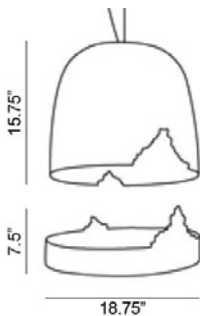

POWERED BY
GlobalLighting

KARMAN

Global Lighting

545 Franklin Avenue, Mount Vernon, NY 10550

ph: 914.591.4095

fx: 914.591.3796

hello@globallighting.com

www.globallighting.com