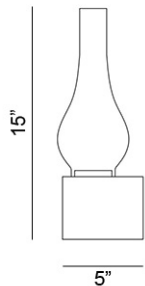

Stratos Collection

Amarcord Wall

Design by: Matteo Ugolini

The Amarcord Wall fixture, designed by Matteo Ugolini, may harken back to a bygone time when oil lamps, gripped in the hand or swaying from horse-drawn carriages, lit the dark, but this honestly designed light that can be a showcase for any number of Edison bulbs is its forward-reaching counterpart. Available in white concrete with clear glass and natural concrete with smoke glass, the Amarcord's globe topping its concrete base is proof that Ugolini is a designer's designer.

Ordering Matrix

Model

AP1211B = Clear Glass/White Concrete
AP1211G = Smoked Glass/Natural Concrete

LED

1 x 4.5W E26 Vintage Torpedo

Incandescent

1 x 40W E26 Torpedo

Shade

CLR = Clear Glass
SMK = Smoked Glass

Fixture as shown

AP1211B	LED	CLR
Amarcord Wall	1 x 4.5	Clear Glass

Shade

Clear Glass Smoked Glass

POWERED BY
GlobalLighting

KARMAN