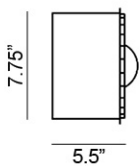

Design by: Hind Rabii

Playing with shapes is a hallmark of the Hind Rabii brand, the Reflector wall fixture one of the simpler shapes in the designer's repertoire, though the fabrics cladding the cylindrical fixtures add the hint of sophistication for which she is known. The pendant is available clad in printed fabrics that imitate animal skin and velvets, the tone-on-tone patterns offered in black and silver. The interior of the shade is available in a copper finish that adds warmth to the illumination and a carbon finish for a smoky glow. We offer a number of sizes as ceiling lights and pendant versions as well.

Ordering Matrix

Model

REFWCPMS = Martel Silver / Copper
REFWCPMB = Martel Black / Copper
REFWCPCE = Ceramic / Copper
REFWCPBL = Memoire Black / Copper
REFWCAMS = Martel Silver / Carbon
REFWCAMB = Martel Black / Carbon
REFWCACE = Ceramic / Carbon
REFWCABL = Memoire Black / Carbon

LED

1 x 3W G9, 3000K

Exterior

MAR/SIL = Martel Silver
MAR/BLK = Martel Black
CER = Ceramic
MEM/BLK = Memoire Black

Interior

COP = Copper
CRB = Carbon

Fixture as shown

REFWCPCE		
Reflector Wall		
LED	CER	COP
1 x 3W	Ceramic	Copper