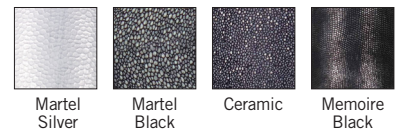

Hind Rabii

Reflector Wall

Design by: Hind Rabii

Playing with shapes is a hallmark of the Hind Rabii brand, the Reflector wall fixture one of the simpler shapes in the designer's repertoire, though the fabrics cladding the cylindrical fixtures add the hint of sophistication for which she is known. The pendant is available clad in printed fabrics that imitate animal skin and velvets, the tone-on-tone patterns offered in black and silver. The interior of the shade is available in a copper finish that adds warmth to the illumination and a carbon finish for a smoky glow. We offer a number of sizes as ceiling lights and pendant versions as well.

Ordering Matrix

Model

REFWCPMS = Martel Silver / Copper
REFWCPMB = Martel Black / Copper
REFWCPCE = Ceramic / Copper
REFWCPBL = Memoire Black / Copper
REFWCAMS = Martel Silver / Carbon
REFWCAMB = Martel Black / Carbon
REFWCACE = Ceramic / Carbon
REFWCABL = Memoire Black / Carbon

LED

1 x 3W G9, 3000K

Exterior

MAR/SIL = Martel Silver
MAR/BLK = Martel Black
CER = Ceramic
MEM/BLK = Memoire Black

Interior

COP = Copper
CRB = Carbon

Fixture as shown

REFWCPCE		
Reflector Wall		
LED	CER	COP
1 x 3W	Ceramic	Copper

Exterior

Interior

Global Lighting

hello@globalighting.com | www.globalighting.com