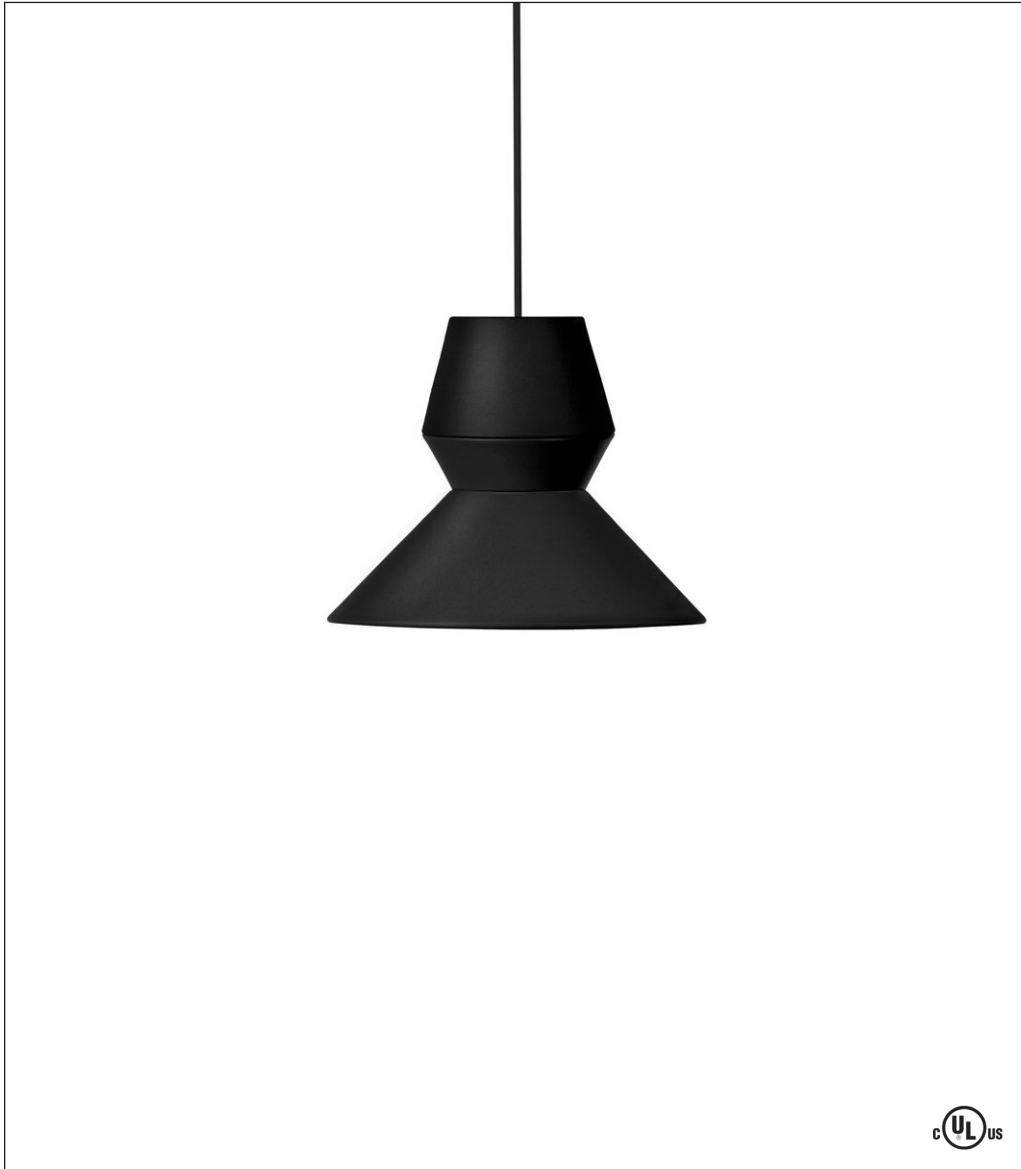

Grupa

Ili Ili Prom Queen Pendant

Design by: Filip Despot, Ivana Pavic & Tihana Taraba

Ili Ili, which means either/or, is a series of modular fixtures in three geometrically straightforward shapes. The Ili Ili Prom Queen pendant is one of these, its flared body handmade from powder-coated aluminum. Tihana Taraba, Ivana Pavic and Filip Despot of Grupa Products designed the clever fixtures that are perfect for hanging in rows or for grouping in its different configurations. Two other shapes in the Ili Ili family that we offer are the Gone Fishing and the Nighty Night, and each of these are available in white, black or gray.

Ordering Matrix

Model

BDE-B = (Black)
BDE-G = (Gray)
BDE-W = (White)

LED

1 x 9.5W E26 A19

Fluorescent

1 x 15W E26 A19

Shade

BLK = Black
GRY = Gray
WHT = White

Fixture as shown

BDE-B	LED	BLK
Ili Ili Prom Queen	1 x 9.5W	Black

Shade

Black

Gray

White

Dimensions