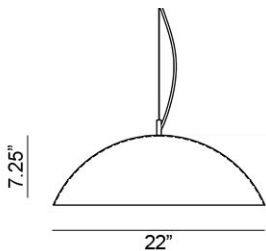

The Ond'A Small Pendant floats above a space like a UFO. Brilliant illumination sparks when the light is switched on thanks to the hand-applied gold-leaf finish on the interior of the shade. The exterior of the shade is available in a crisp white or a rich black finish. Designed by Hind Rabii, the OND'A exemplifies this brand's ability to create impeccable finishes and achieve highly refined engineering.

Ordering Matrix

Model

ONDA.S.BLK.GLD = Black/Gold
ONDA.S.BLK.SIL = Black/Silver
ONDA.S.WHT.GLD = White/Gold
ONDA.S.WHT.SIL = White/Silver

LED

1 x 15W DirectAC UNV Retrofit Kit
(TJTUNV015ACxxxB)
1680 Lumens / 90 CRI

Color

BLK.GLD = Black/Gold   BLK.SIL = Black/Silver
WHT.GLD = White/Gold   WHT.SIL = White/Silver

Fixture as shown

ONDA.S.BLK.GLD

Ond'A Small Pendant

LED

1 x 15W

BLK.GLD

Black/Gold

Color

Global
Lighting

hello@globallighting.com | www.globallighting.com