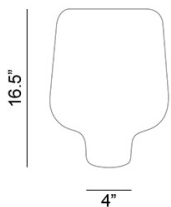

SMK GLO GRY = Smoked Glossy Gray
SMK MAT GRY = Smoked Matte Gray
MAT WHT = Matte White

Fixture as shown

662	LED	SMK GLO GRY
Say My Name Table	1 x 6.5	Smoked Glossy Gray

Finishes

Design by: Morten & Jonas

Global
Lighting