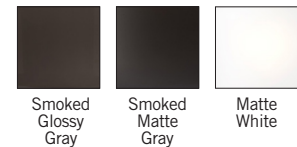

Northern

Say My Name Table

Take note of the Say My Name table lamp but not for its aesthetic beauty alone; give it a nod for representing a lively dialogue between the material and its maker, as both come together in a multi-functional design made of mouth-blown Venetian glass in Italy. The beautiful gray color—available in either a glossy or a matt surface—reflect the Nordic sky during the deepest hours of dark.

Ordering Matrix

Model

662 = Smoked Glossy Gray
663 = Smoked Matte Gray
669 = Matte White

LED

1 x 6.5W E26, Edison Bulb

I (Incandescent)

1 x 40W E26, Vintage Antique

Finish

SMK GLO GRY = Smoked Glossy Gray
SMK MAT GRY = Smoked Matte Gray
MAT WHT = Matte White

Fixture as shown

662	LED	SMK GLO GRY
Say My Name Table	1 x 6.5	Smoked Glossy Gray

Finishes

Design by: Morten & Jonas

Global
Lighting