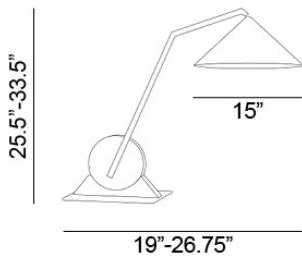

**Global
Lighting**

hello@globalighting.com | www.globalighting.com