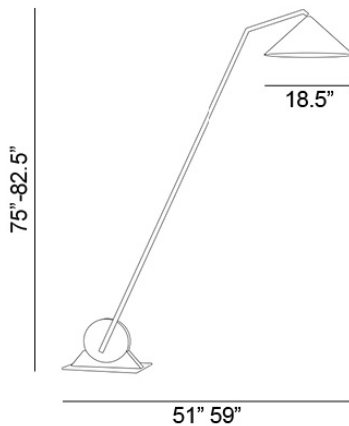

**Global
Lighting**

hello@globalighting.com | www.globalighting.com