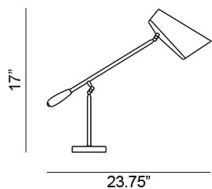

Finishes

Global
Lighting

hello@globalighting.com | www.globalighting.com