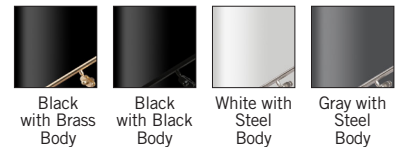

Finishes

Global
Lighting

hello@globalighting.com | www.globalighting.com