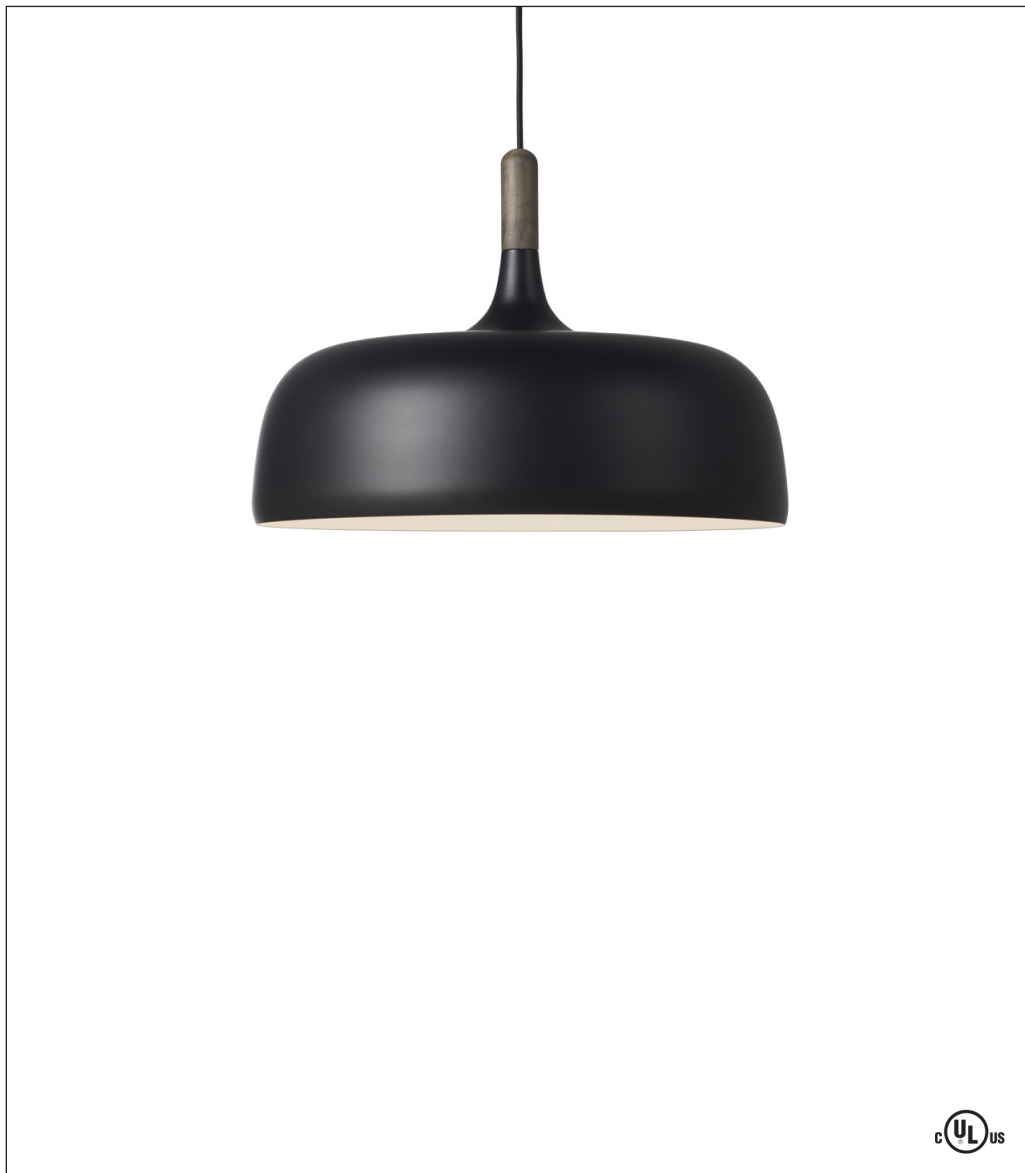

## Acorn Pendant

Design by: Atle Tveit

Invert the cupule of an acorn, treat it with a serene finish reminiscent of Scandinavia's iconic birch tree, top it off with a smooth dash of modernism, and you have the Acorn pendant. Designer Atle Tveit merged oak and painted aluminum elements to cultivate a cleanly capped creation that represents Nordic sensibilities at their very finest—choose either white, gray or black to satisfy your favorite birch-bark hue.

#### Model

540 = White  
541 = Gray  
542 = Black

\*Wood accent available in light birch or dark walnut.  
Please select wood finish when ordering.