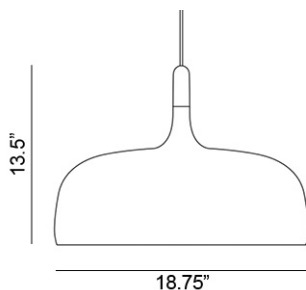

## Acorn Pendant

Design by: Atle Tveit

Invert the cupule of an acorn, treat it with a serene finish reminiscent of Scandinavia's iconic birch tree, top it off with a smooth dash of modernism, and you have the Acorn pendant. Designer Atle Tveit merged oak and painted aluminum elements to cultivate a cleanly capped creation that represents Nordic sensibilities at their very finest—choose either white, gray or black to satisfy your favorite birch-bark hue.