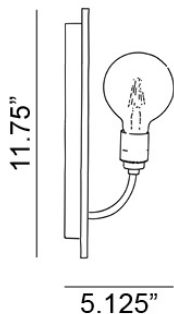

GlobalLighting

hello@globallighting.com | www.globallighting.com