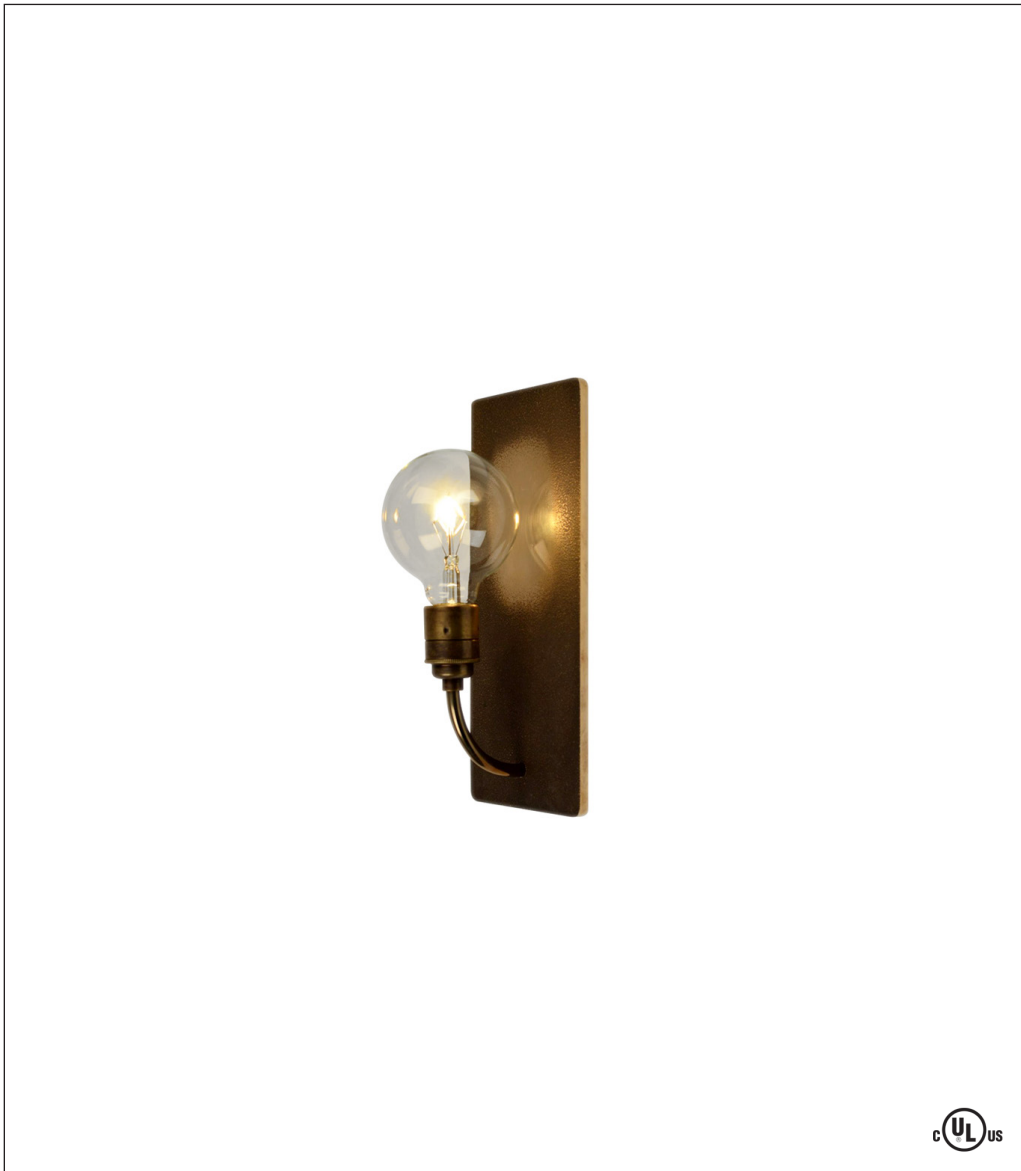

Jacco Maris

What? Wall Lamp

Design by: Jacco Maris

Handmade in Holland not only has a nice “ring” to it, it means Jacco Maris’ fixtures exhibit exemplary quality and jaw-dropping style only a lover of experimentation could achieve.

The electrical lightbulb was a marvel to those who had been accustomed to lighting their rooms with candles, the beginning of an entirely new era and what Jacco Maris used as his inspiration for his What? wall light. The fixture is constructed of exemplary materials reminiscent of that bygone time, though it is seriously cutting edge given its LED technology. The wall plate is made of cast bronze with a highly polished center, the most reflective sheen sitting directly behind the filament LED light bulb to ensure that an old-fashioned glow is spread brightly around the room.

Ordering Matrix

Model

WH.01.WA.BR = Bronze

LED

1 x 4.5W E26 Globe / 2700K / 450 Lumens

Color

BR = Bronze

Fixture as shown