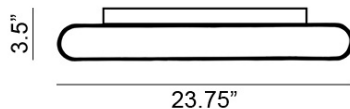

Color

GlobalLighting

hello@globalighting.com | www.globalighting.com