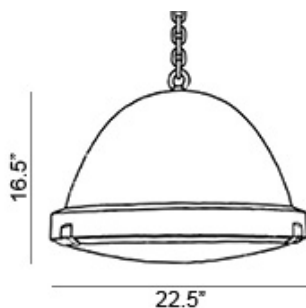

Handmade in Holland not only has a nice “ring” to it, it means Jacco Maris’ fixtures exhibit exemplary quality and jaw-dropping style only a lover of experimentation could achieve.

The inspiration for the Outsider suspension fixture was a tractor headlight but its industrial chic demeanor is definitely greater than the sum of machined parts. Available in black, anodic brown and white finishes, the Outsider pendant measures 22.5 inches in diameter.

Ordering Matrix

Model

OS.01.SU.BL = Black
OS.01.SU.AN = Anodic Brown
OS.01.SU.WH = White

LED

1 x 9.5W E26 A19

Color

BL = Black
AN = Anodic Brown
WH = White

Fixture as shown

OS.01.SU.BL	LED	BL
Outsider Pendant	1 x 9.5W	Black

Color

Global
Lighting

hello@globalighting.com | www.globalighting.com