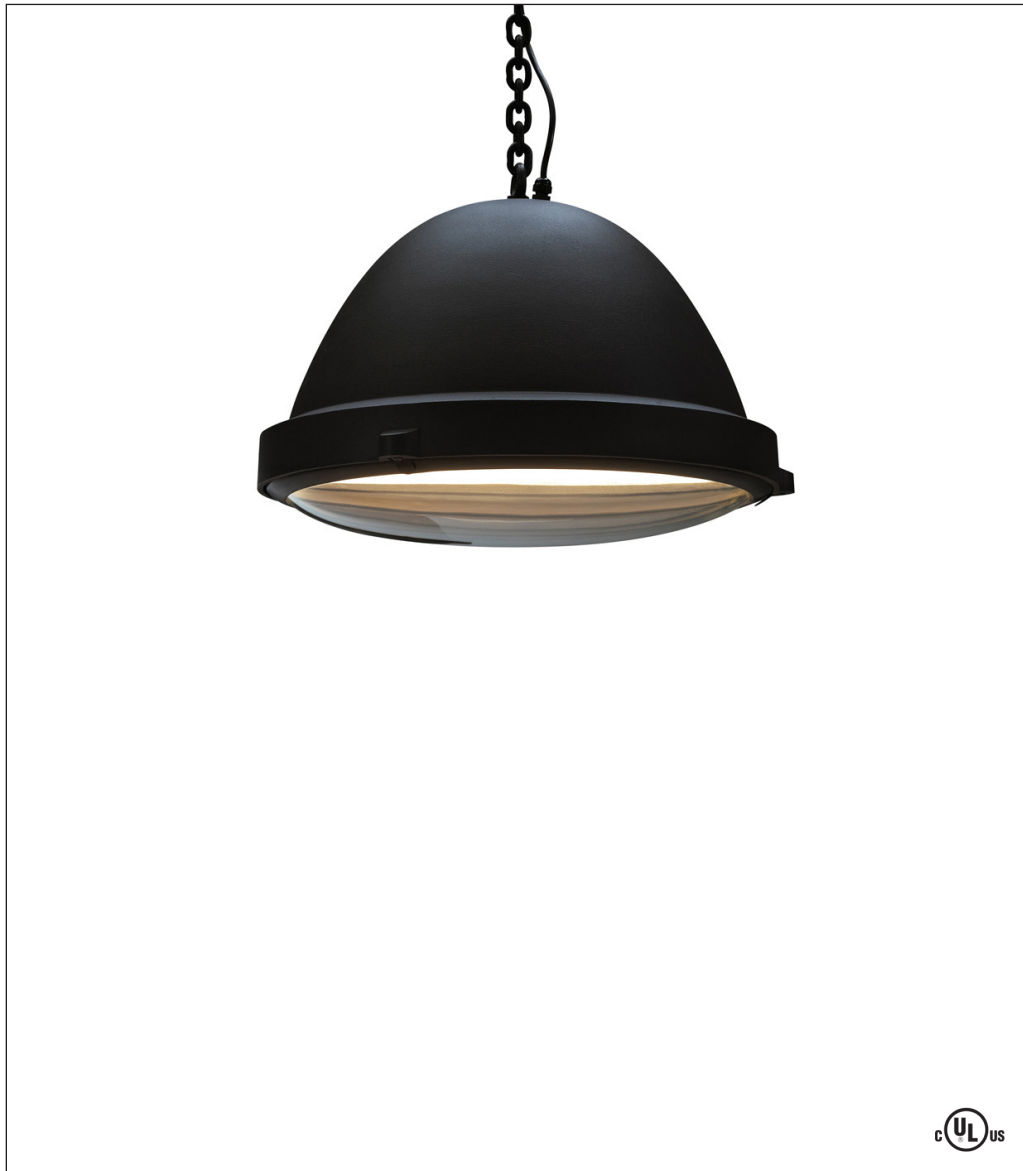

Jacco Maris

Outsider Pendant

Design by: Jacco Maris

Handmade in Holland not only has a nice “ring” to it, it means Jacco Maris’ fixtures exhibit exemplary quality and jaw-dropping style only a lover of experimentation could achieve.

The inspiration for the Outsider suspension fixture was a tractor headlight but its industrial chic demeanor is definitely greater than the sum of machined parts. Available in black, anodic brown and white finishes, the Outsider pendant measures 22.5 inches in diameter.

Ordering Matrix

Model

OS.01.SU.BL = Black
OS.01.SU.AN = Anodic Brown
OS.01.SU.WH = White

LED

1 x 9.5W E26 A19

Color

BL = Black
AN = Anodic Brown
WH = White

Fixture as shown